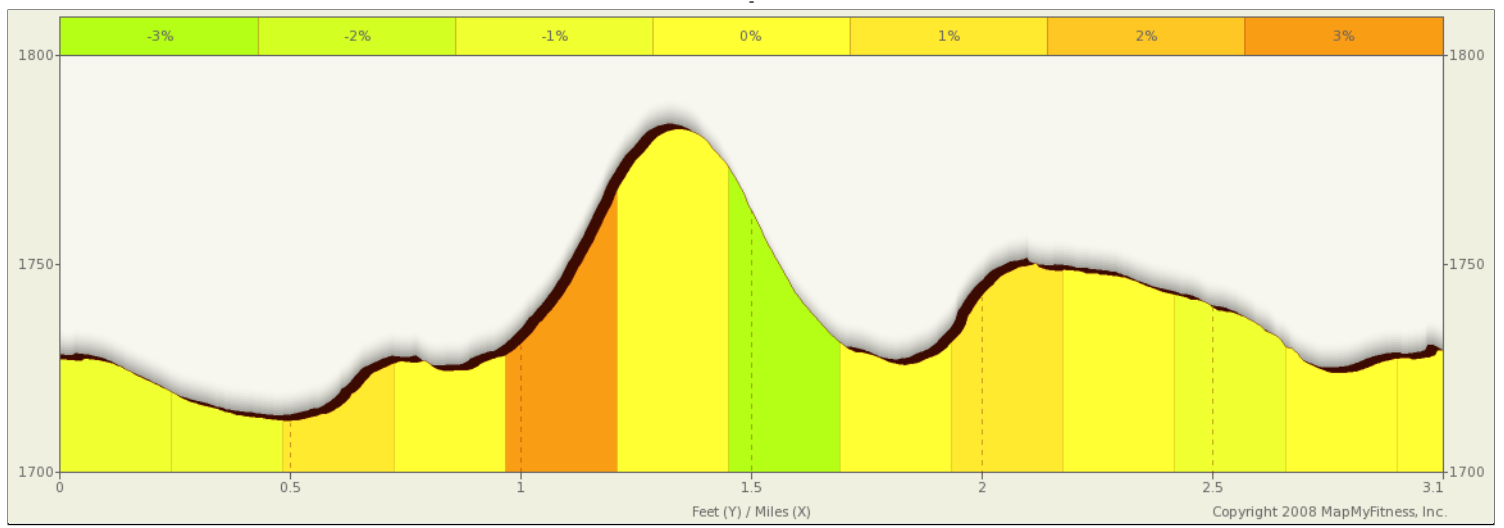

ROUTE DESCRIPTION:
No Description Provided

ROUTE DESCRIPTION:
No Description Provided

Notes		
AT	FOR	NOTES
0.23 mi.		1350ft Turn left at E Main St
0.49 mi.		2662ft Turn right at Hunt Ave
0.99 mi.		4241ft Turn left at Athena Cemetery Rd/ W Sherman Rd
1.8 mi.		2149ft Turn left at Athena Cemetery Rd/ W Sherman Rd
2.2 mi.		2706ft Turn right at N 5th St
2.71 mi.		759ft Turn right at E Main St
2.86 mi.		1316ft Turn left at E Main St

Notes		
AT	FOR	NOTES
3.11 mi.		- Stop