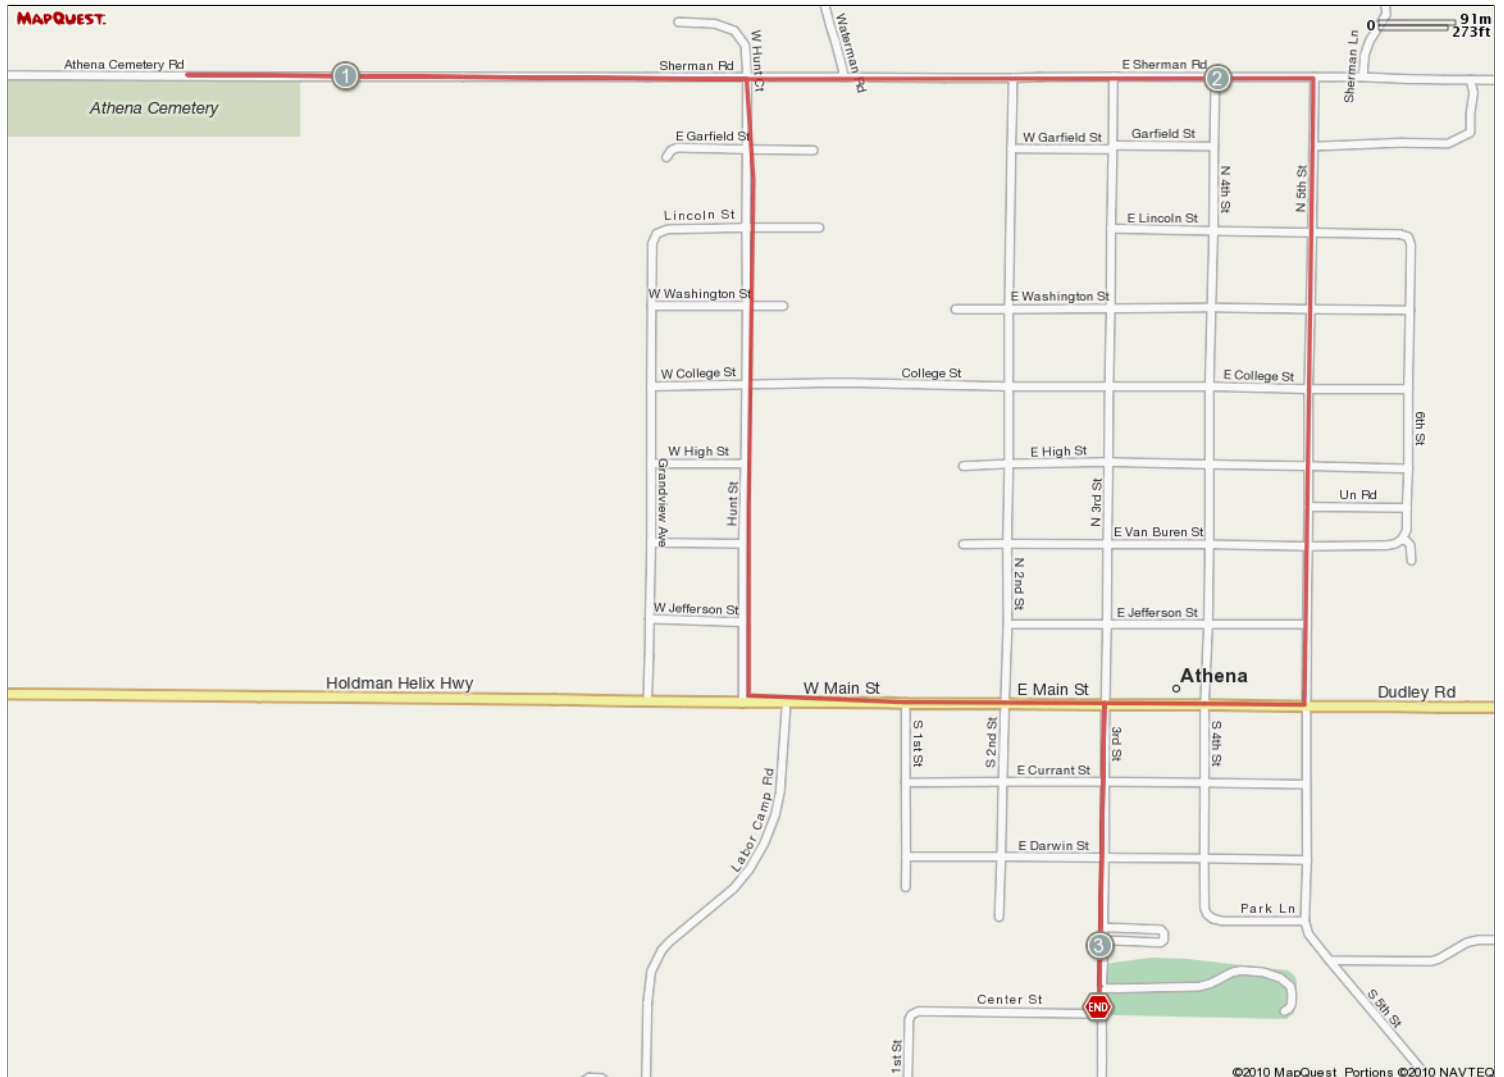

ROUTE DESCRIPTION:
No Description Provided

ROUTE DESCRIPTION:
No Description Provided

Notes		
AT	FOR	NOTES
0.23 mi.		1350ft Turn left at E Main St
0.49 mi.		2662ft Turn right at Hunt Ave
0.99 mi.		4241ft Turn left at Athena Cemetery Rd/ W Sherman Rd
1.8 mi.		2149ft Turn left at Athena Cemetery Rd/ W Sherman Rd
2.2 mi.		2706ft Turn right at N 5th St
2.71 mi.		759ft Turn right at E Main St
2.86 mi.		1316ft Turn left at E Main St

Notes		
AT	FOR	NOTES
3.11 mi.		- Stop