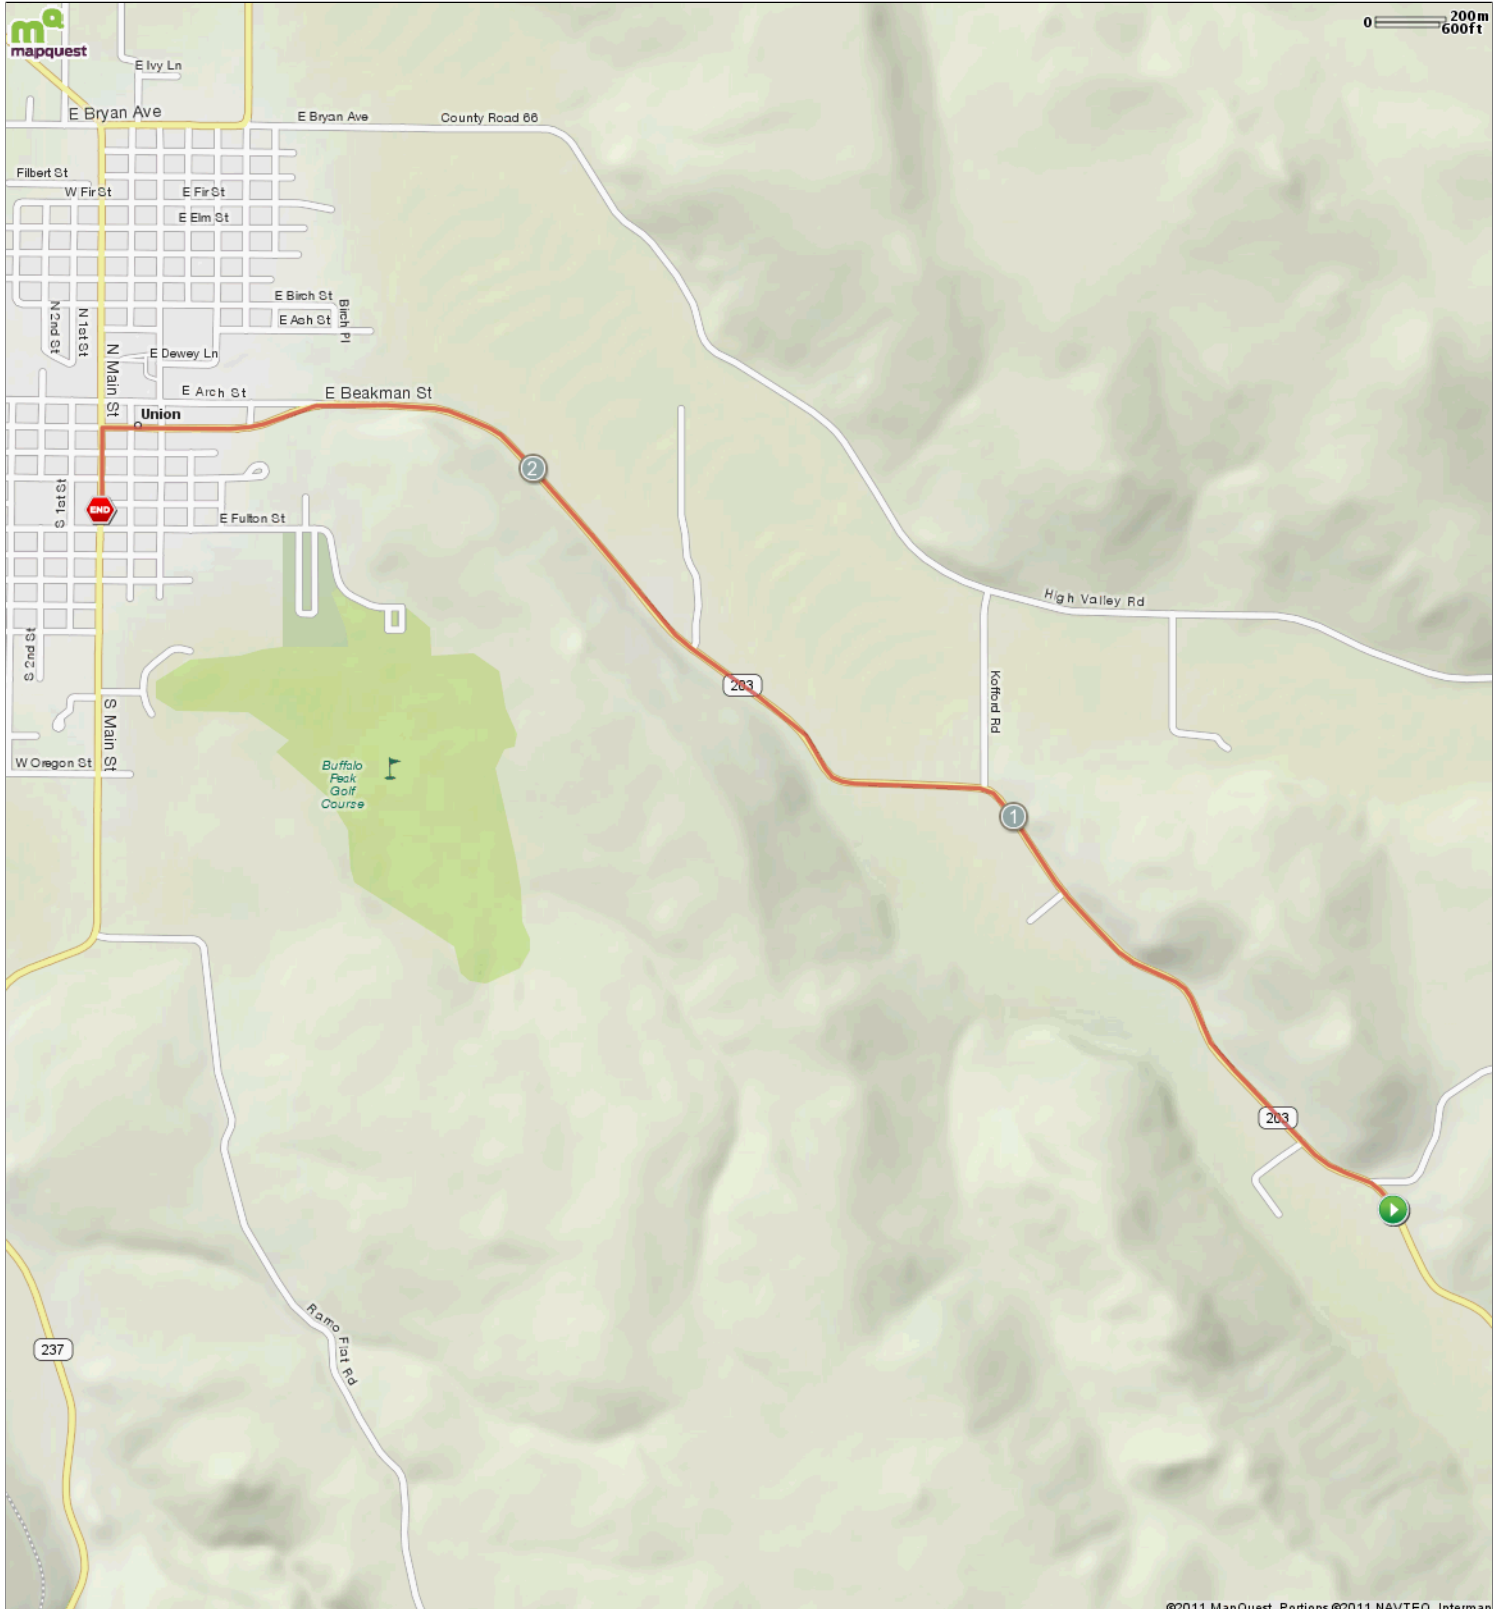

Catherine Creek 5K

Starts In Union, Oregon

3.10 miles

Description

Catherine Creek 5K

Starts In Union, Oregon

Notes		
AT	FOR	NOTES
START	589ft	Head northwest on OR-203 N/ Medical Springs Hwy
0.11 mi.	3407ft	Head northwest on OR-203 N/ Medical Springs Hwy toward Kofford Rd
0.76 mi.	1mi 2928ft	Head northwest on OR-203 N/ Medical Springs Hwy toward Kofford Rd
This segment shows 0.84 mi. (4,450 ft.) of your route.		

Notes		
AT	FOR	NOTES
2.31 mi.	1397ft	Head northwest on OR-203 N/ Medical Springs Hwy toward E Beakman St
2.58 mi.	1975ft	Slight left onto E Beakman St
2.95 mi.	1975ft	Turn left onto S Main St
This segment shows 2.35 mi. (12,415 ft.) of your route.		