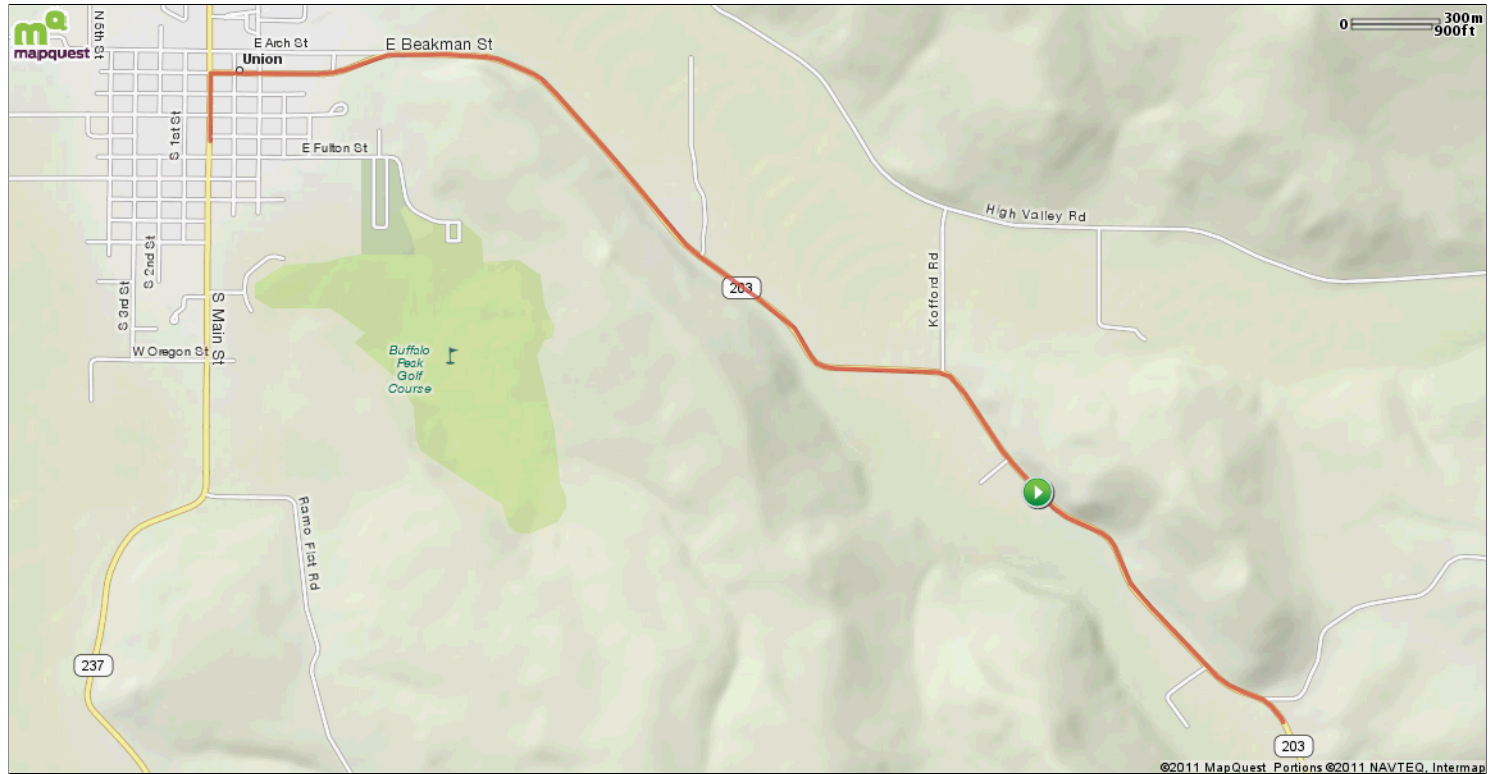

Catherine Creek 5K

Starts In Union, Oregon

3.10 miles

Description

Catherine Creek 5K

Starts In Union, Oregon

Notes		
AT	FOR	NOTES
START	589ft	Head northwest on OR-203 N/ Medical Springs Hwy
0.11 mi.	3407ft	Head northwest on OR-203 N/ Medical Springs Hwy toward Kofford Rd
0.76 mi.	1mi 2928ft	Head northwest on OR-203 N/ Medical Springs Hwy toward Kofford Rd
This segment shows 0.84 mi. (4,450 ft.) of your route.		

Notes		
AT	FOR	NOTES
2.31 mi.	1397ft	Head northwest on OR-203 N/ Medical Springs Hwy toward E Beakman St
2.58 mi.	1975ft	Slight left onto E Beakman St
2.95 mi.	1975ft	Turn left onto S Main St
This segment shows 2.35 mi. (12,415 ft.) of your route.		