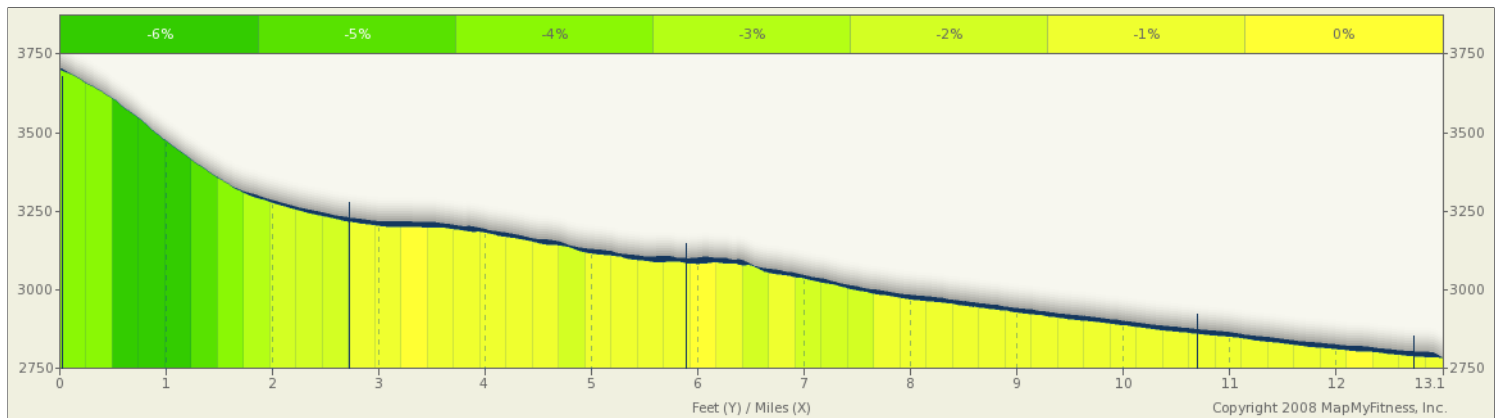

# Catherine Creek Classic half marathon

Starts In Union, Oregon

## 13.11 miles