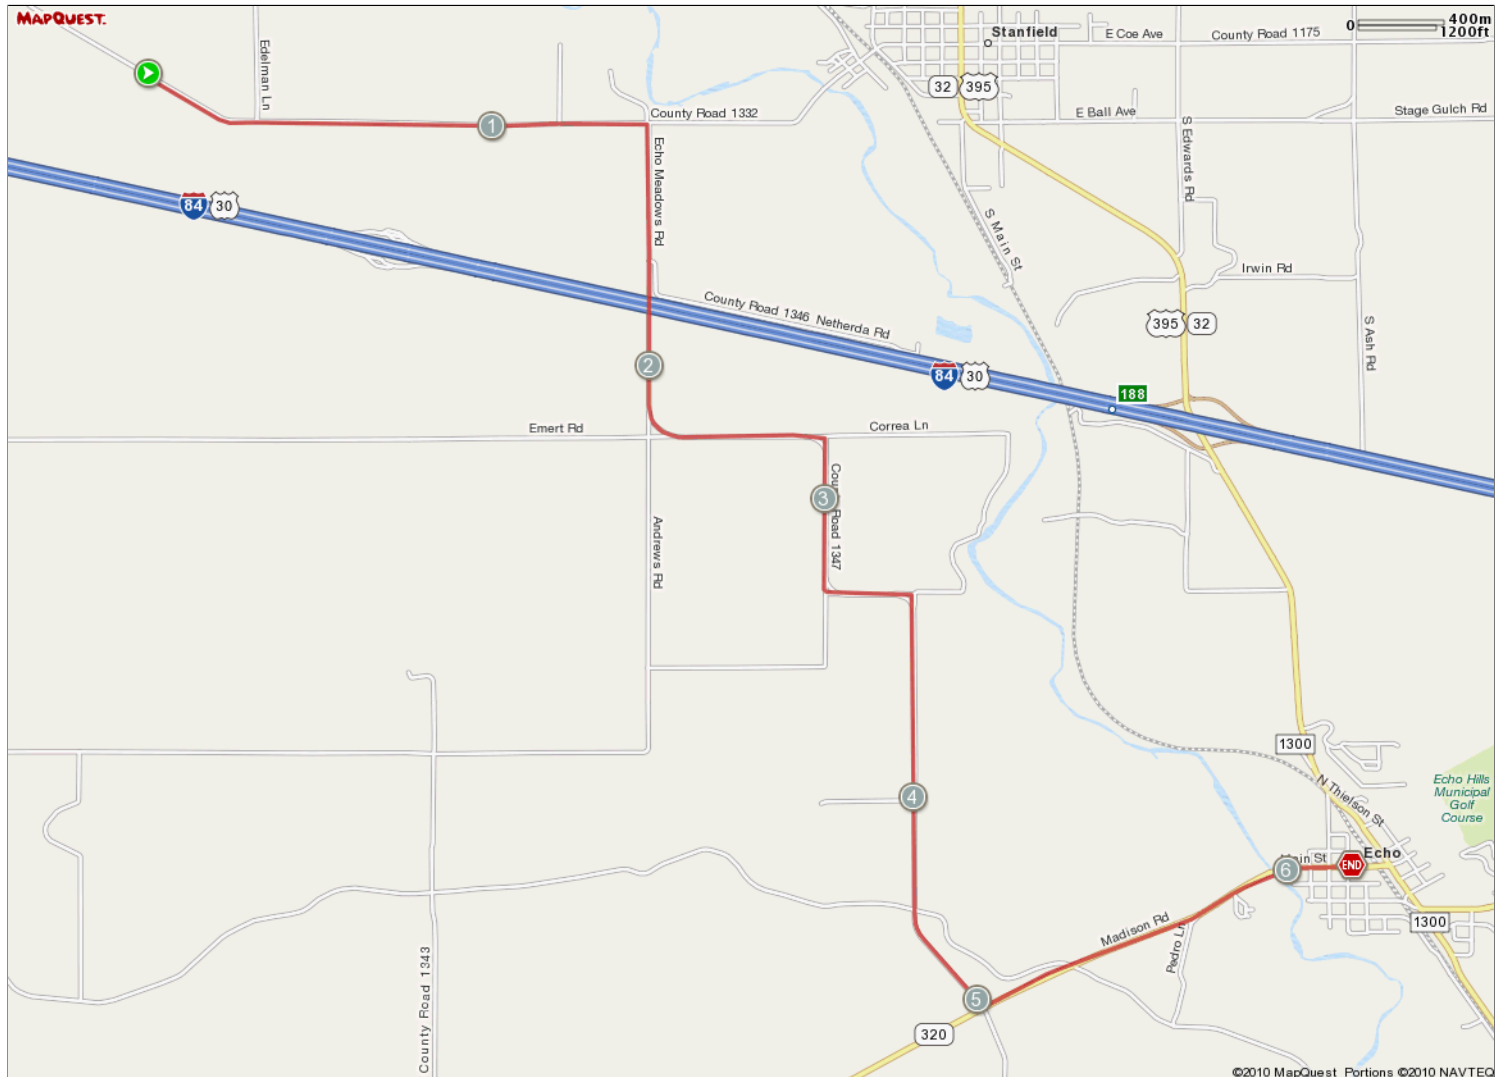

ROUTE DESCRIPTION:
No Description Provided

ROUTE DESCRIPTION:
No Description Provided

Notes		
AT	FOR	NOTES
1.47 mi.	4766ft	Turn right at Echo Meadows Rd
2.37 mi.	787ft	Slight left
2.52 mi.	2185ft	Slight left at Echo Meadows Rd
2.93 mi.	2mi 691ft	Turn right to stay on Echo Meadows Rd
5.06 mi.	1mi 844ft	Turn left at Lexington Echo Hwy
6.22 mi.	-	Stop