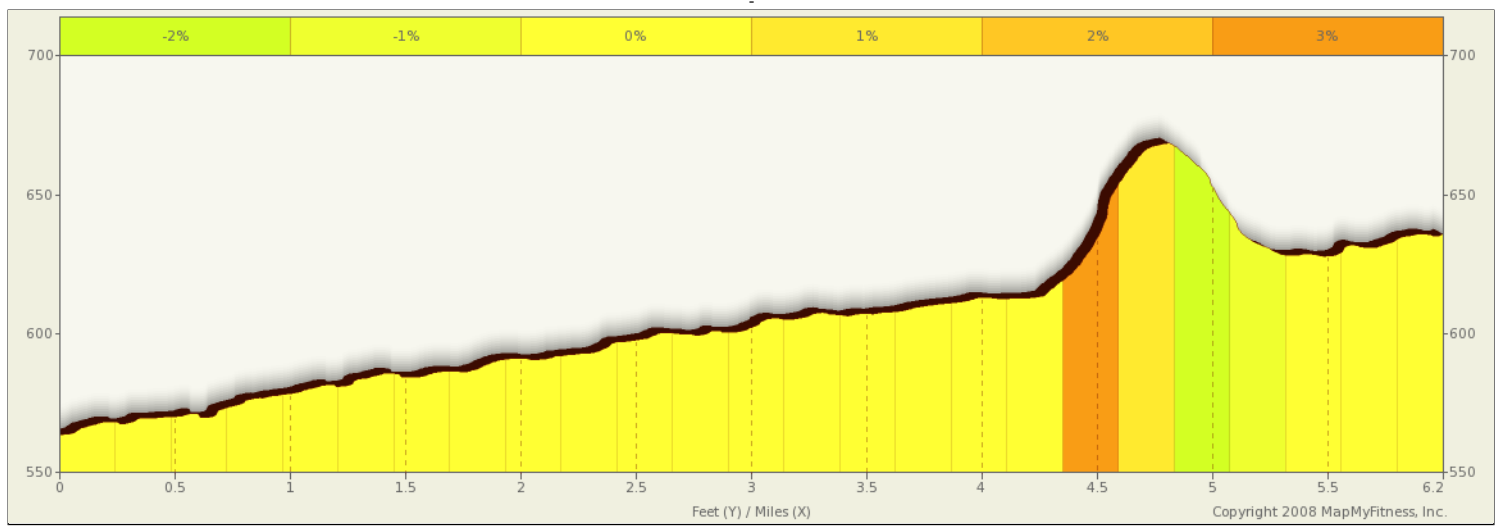

ROUTE DESCRIPTION:
No Description Provided

ROUTE DESCRIPTION:
No Description Provided

Notes		
AT	FOR	NOTES
1.47 mi.	4766ft	Turn right at Echo Meadows Rd
2.37 mi.	787ft	Slight left
2.52 mi.	2185ft	Slight left at Echo Meadows Rd
2.93 mi.	2mi 691ft	Turn right to stay on Echo Meadows Rd
5.06 mi.	1mi 844ft	Turn left at Lexington Echo Hwy
6.22 mi.	-	Stop