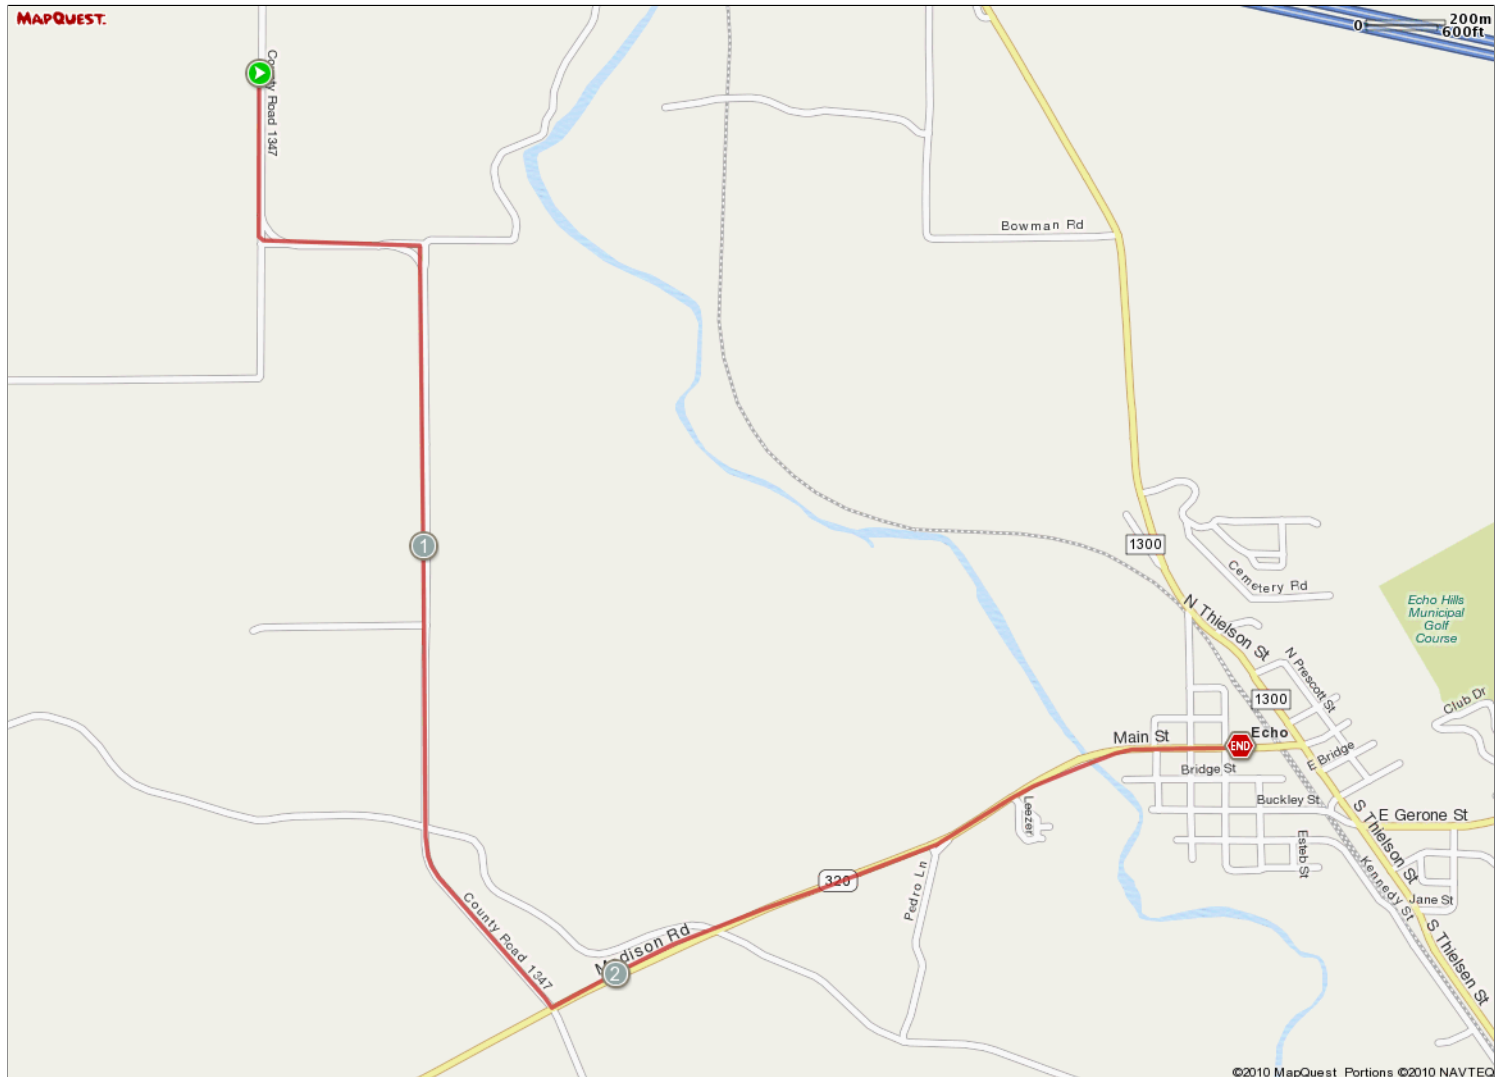

ROUTE DESCRIPTION:
No Description Provided

ROUTE DESCRIPTION:
No Description Provided

Notes		
AT	FOR	NOTES
1.93 mi.	 -	Turn left at Lexington Echo Hwy

Notes		
AT	FOR	NOTES