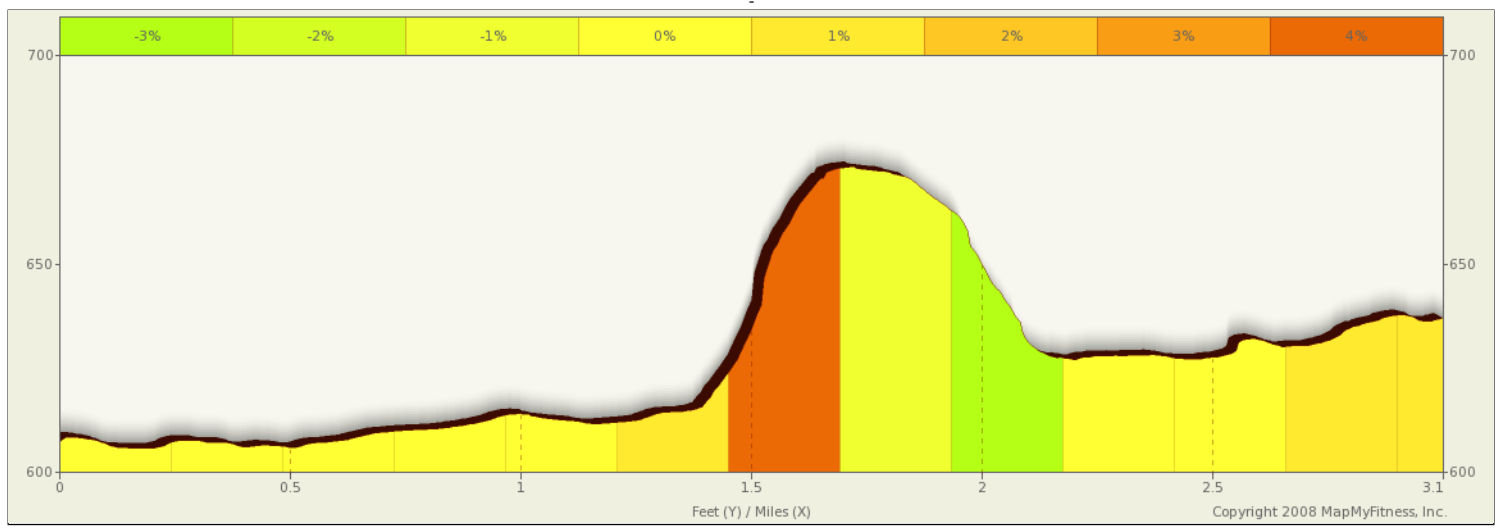

ROUTE DESCRIPTION:
No Description Provided

ROUTE DESCRIPTION:
No Description Provided

Notes		
AT	FOR	NOTES
1.93 mi.	 -	Turn left at Lexington Echo Hwy

Notes		
AT	FOR	NOTES