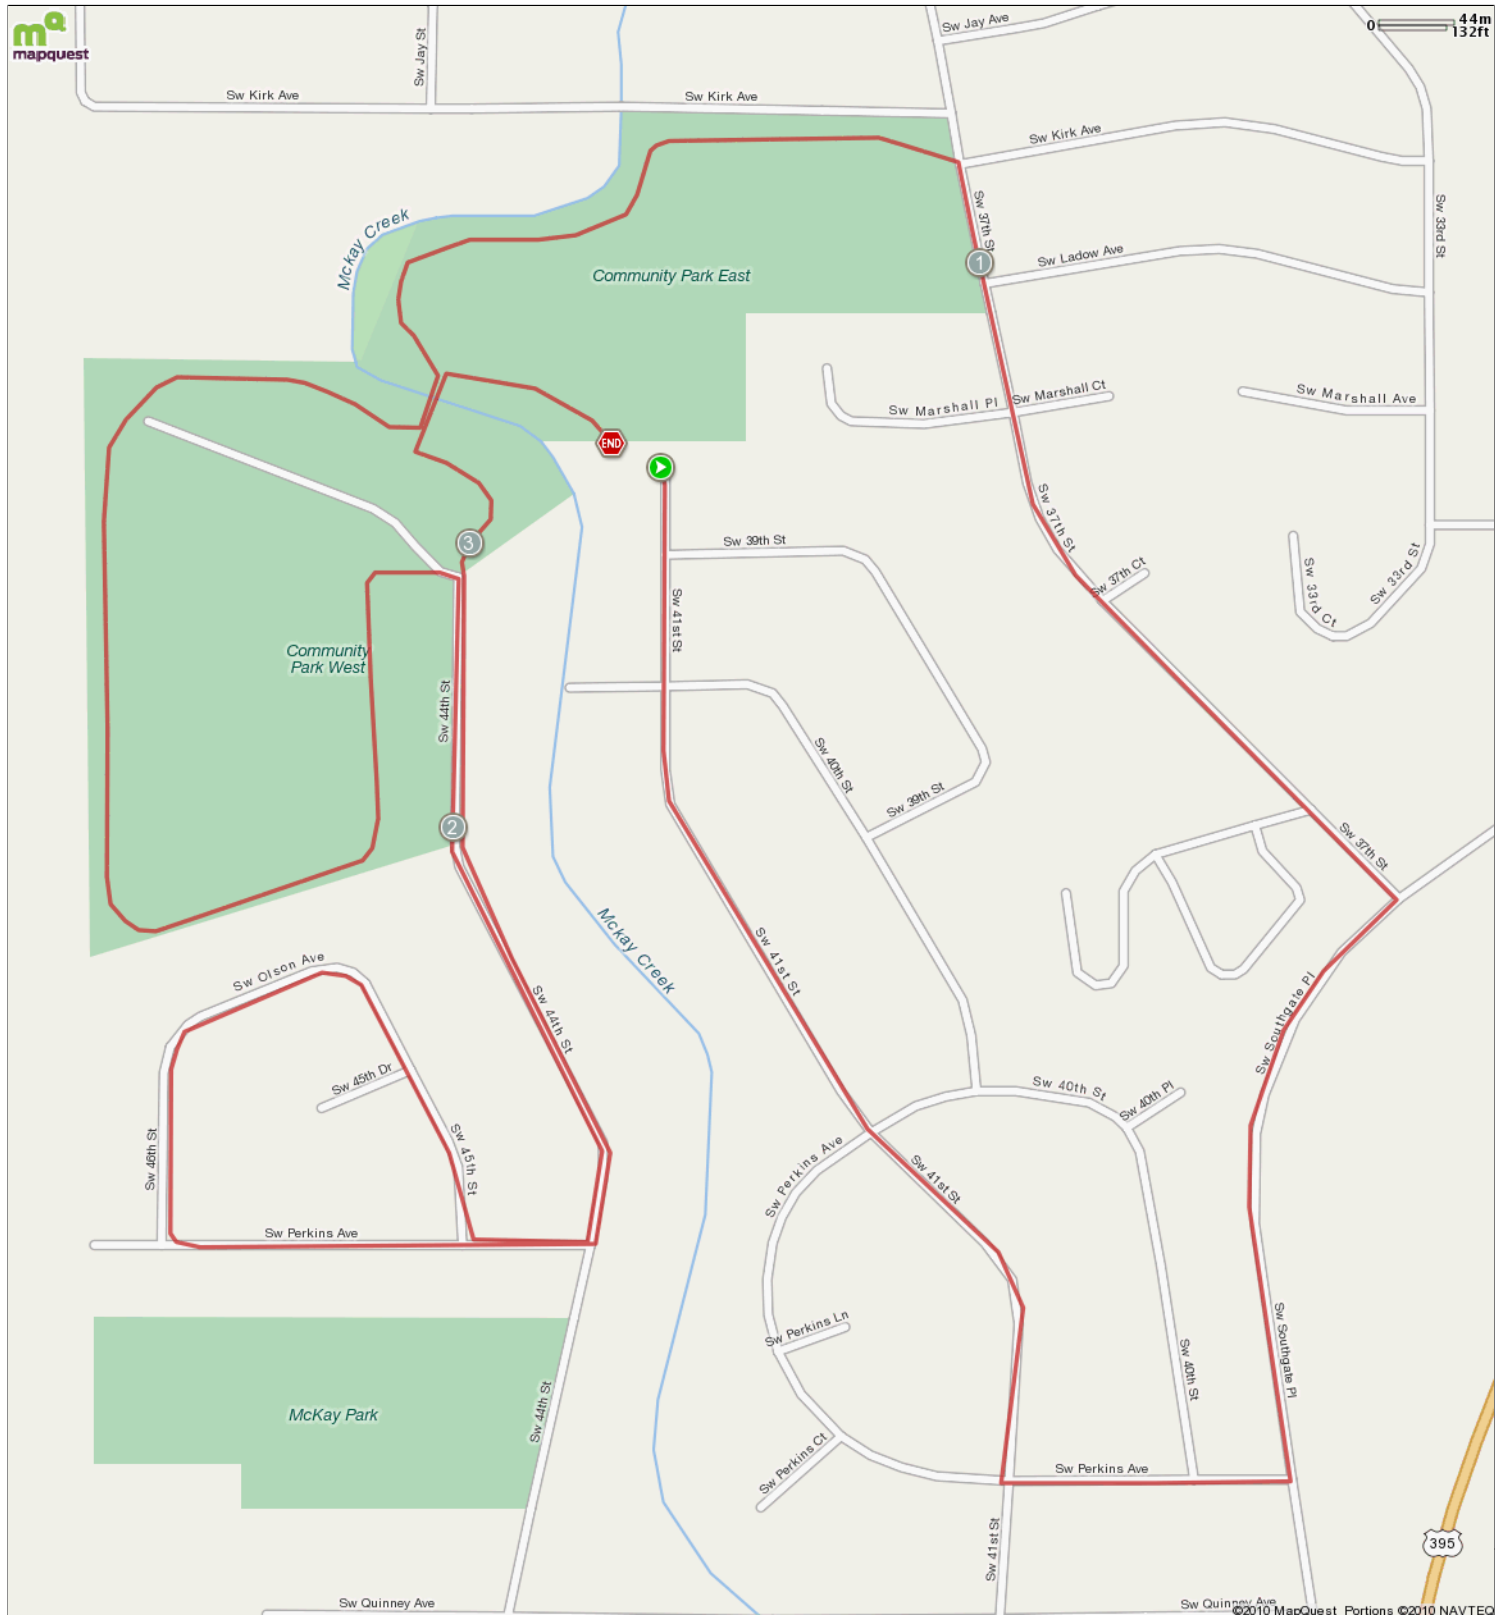

ROUTE DESCRIPTION:
No Description Provided

ROUTE DESCRIPTION:
No Description Provided

Notes		
AT	FOR	NOTES
0.44 mi.	538ft	Turn left at SW Perkins Ave
0.55 mi.	1315ft	Turn left at Co 1303 Rd/ Southgate Pl
0.79 mi.	-	Turn left at SW 37th St