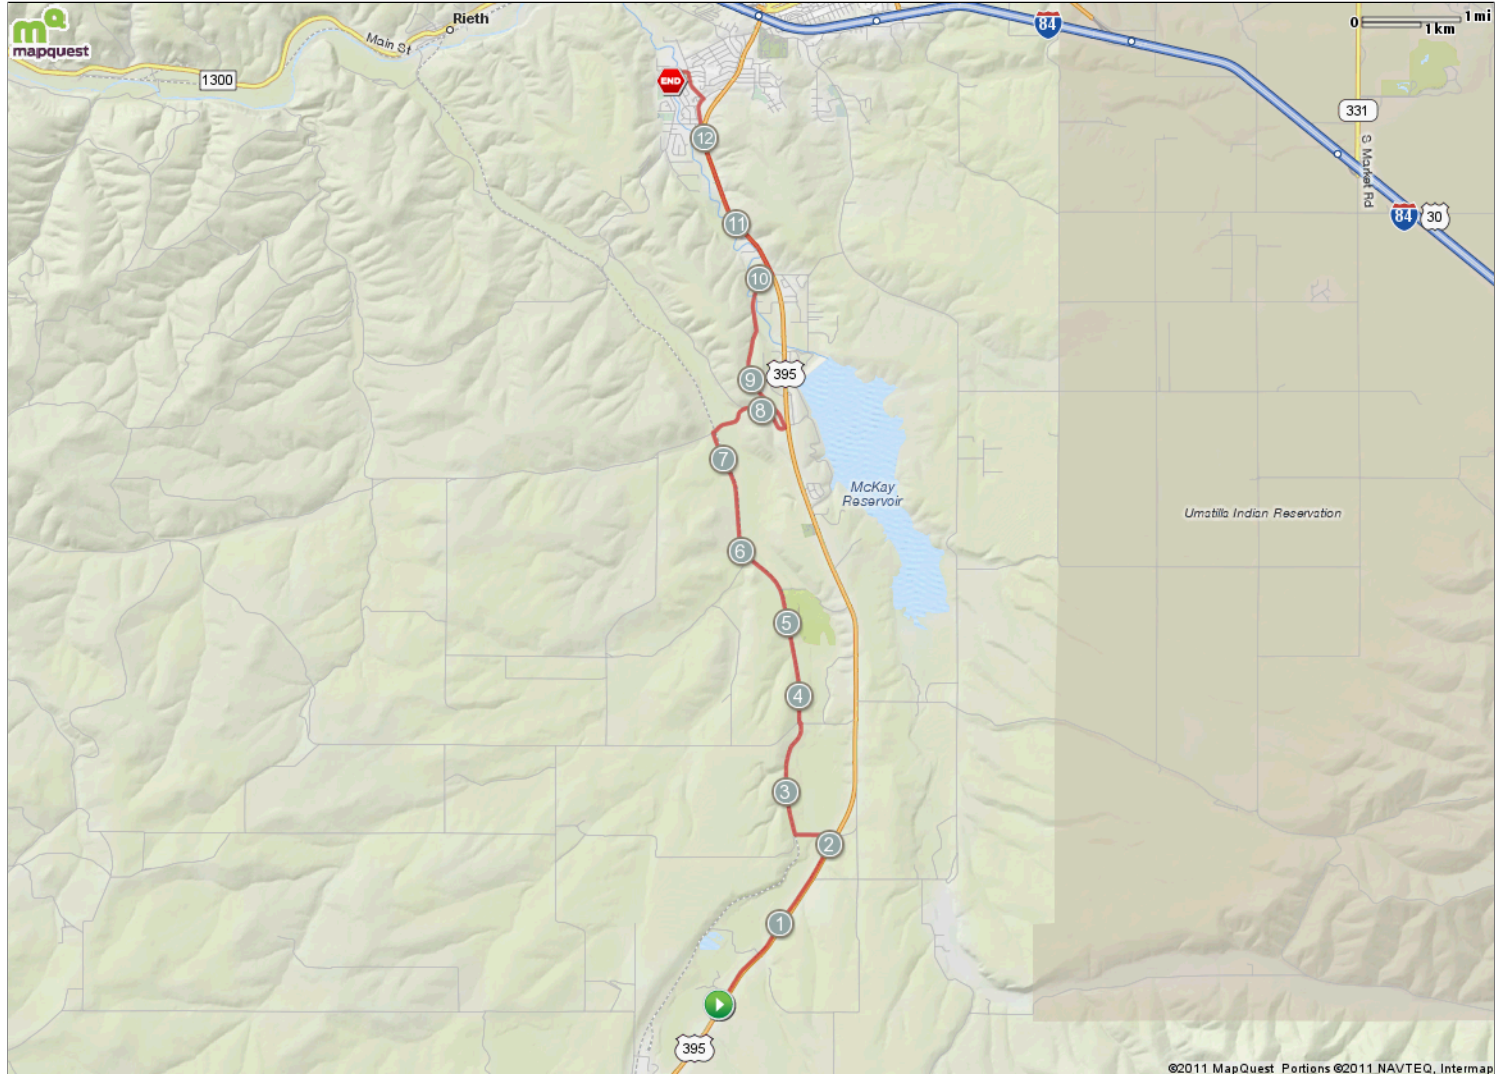

Highway to Well 1/2 marathon

Starts in Pendleton, Oregon

13.09 miles

Description