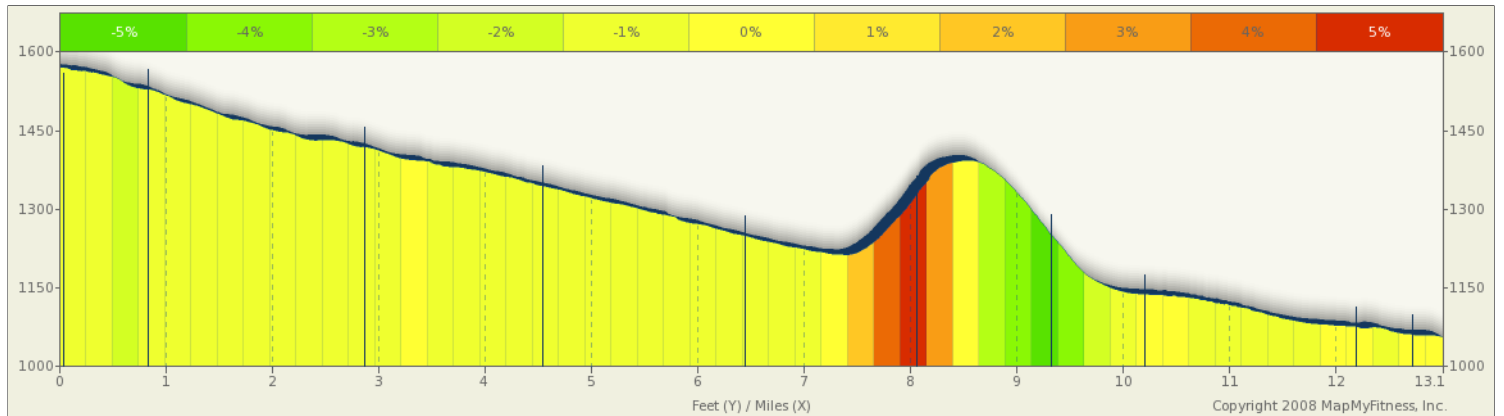

Highway to Well 1/2 marathon

Starts in Pendleton, Oregon

13.09 miles

Description