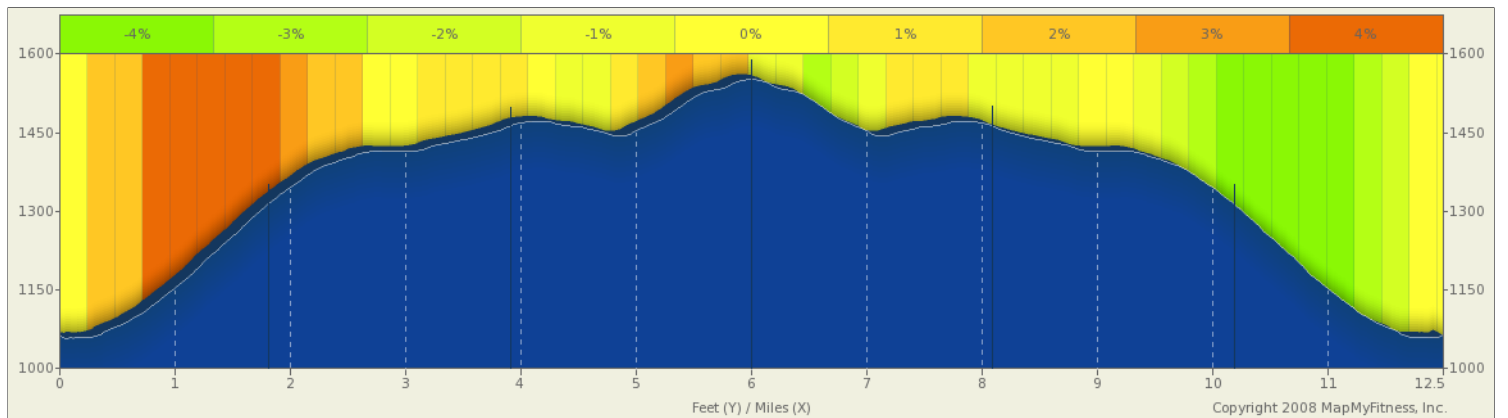

Let'er Tri Sprint Bike

Starts In Pendleton, Oregon

12.41 miles

Description