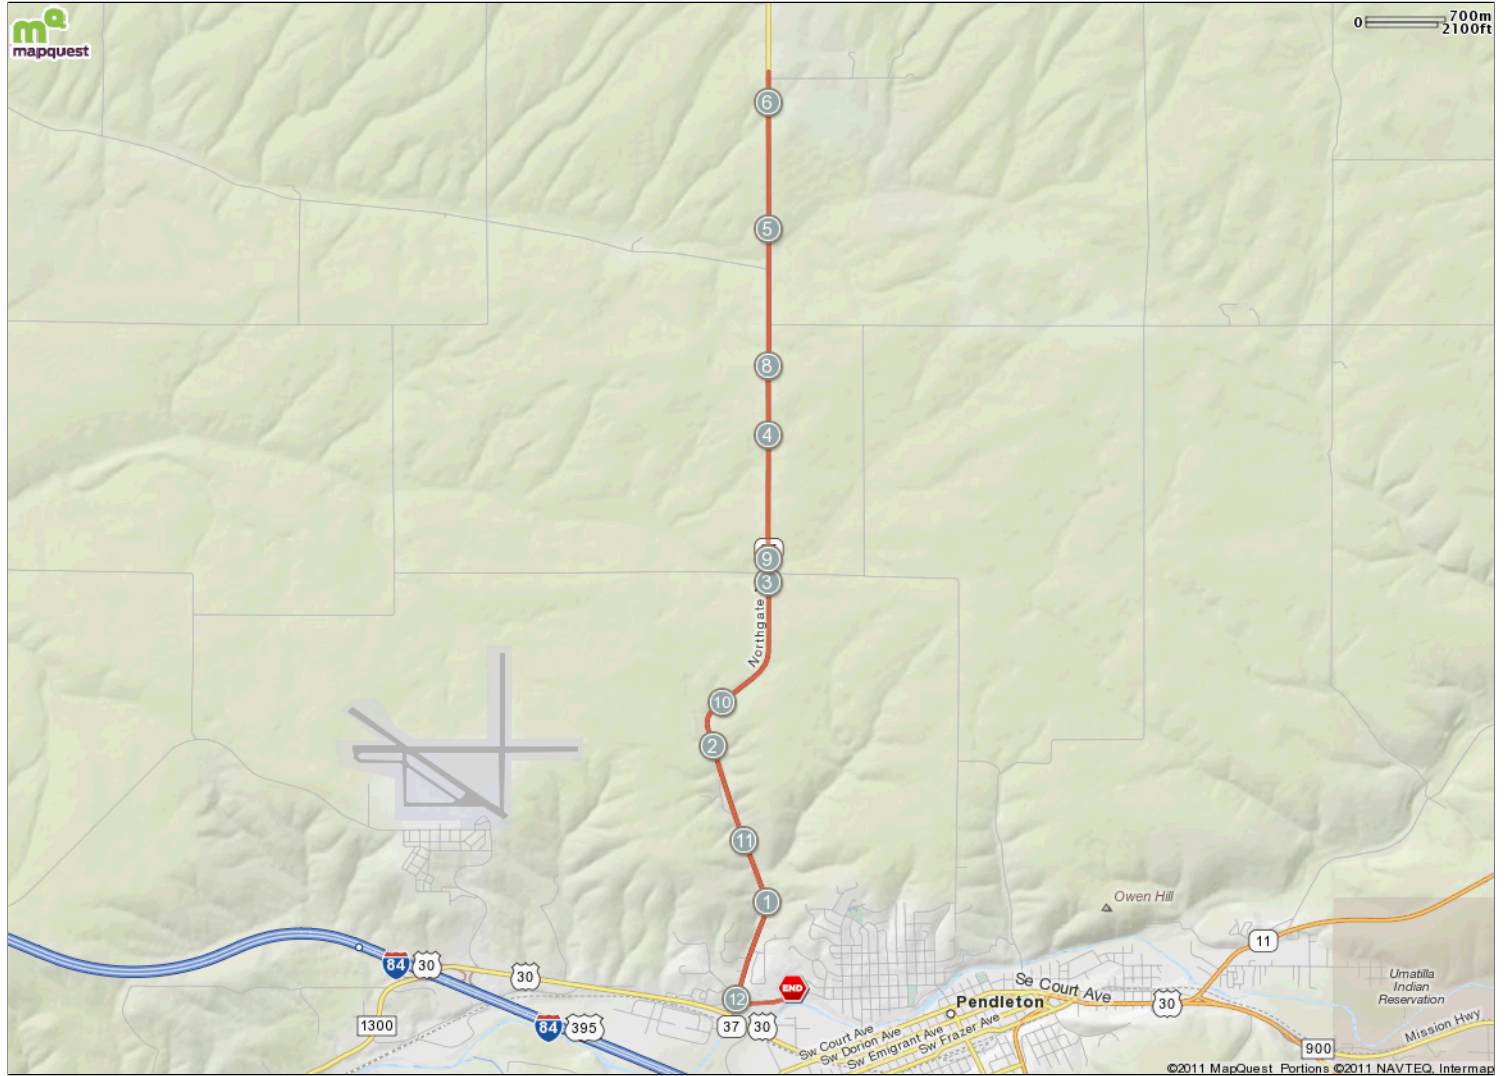

Let'er Tri Sprint Bike

Starts In Pendleton, Oregon

12.41 miles

Description