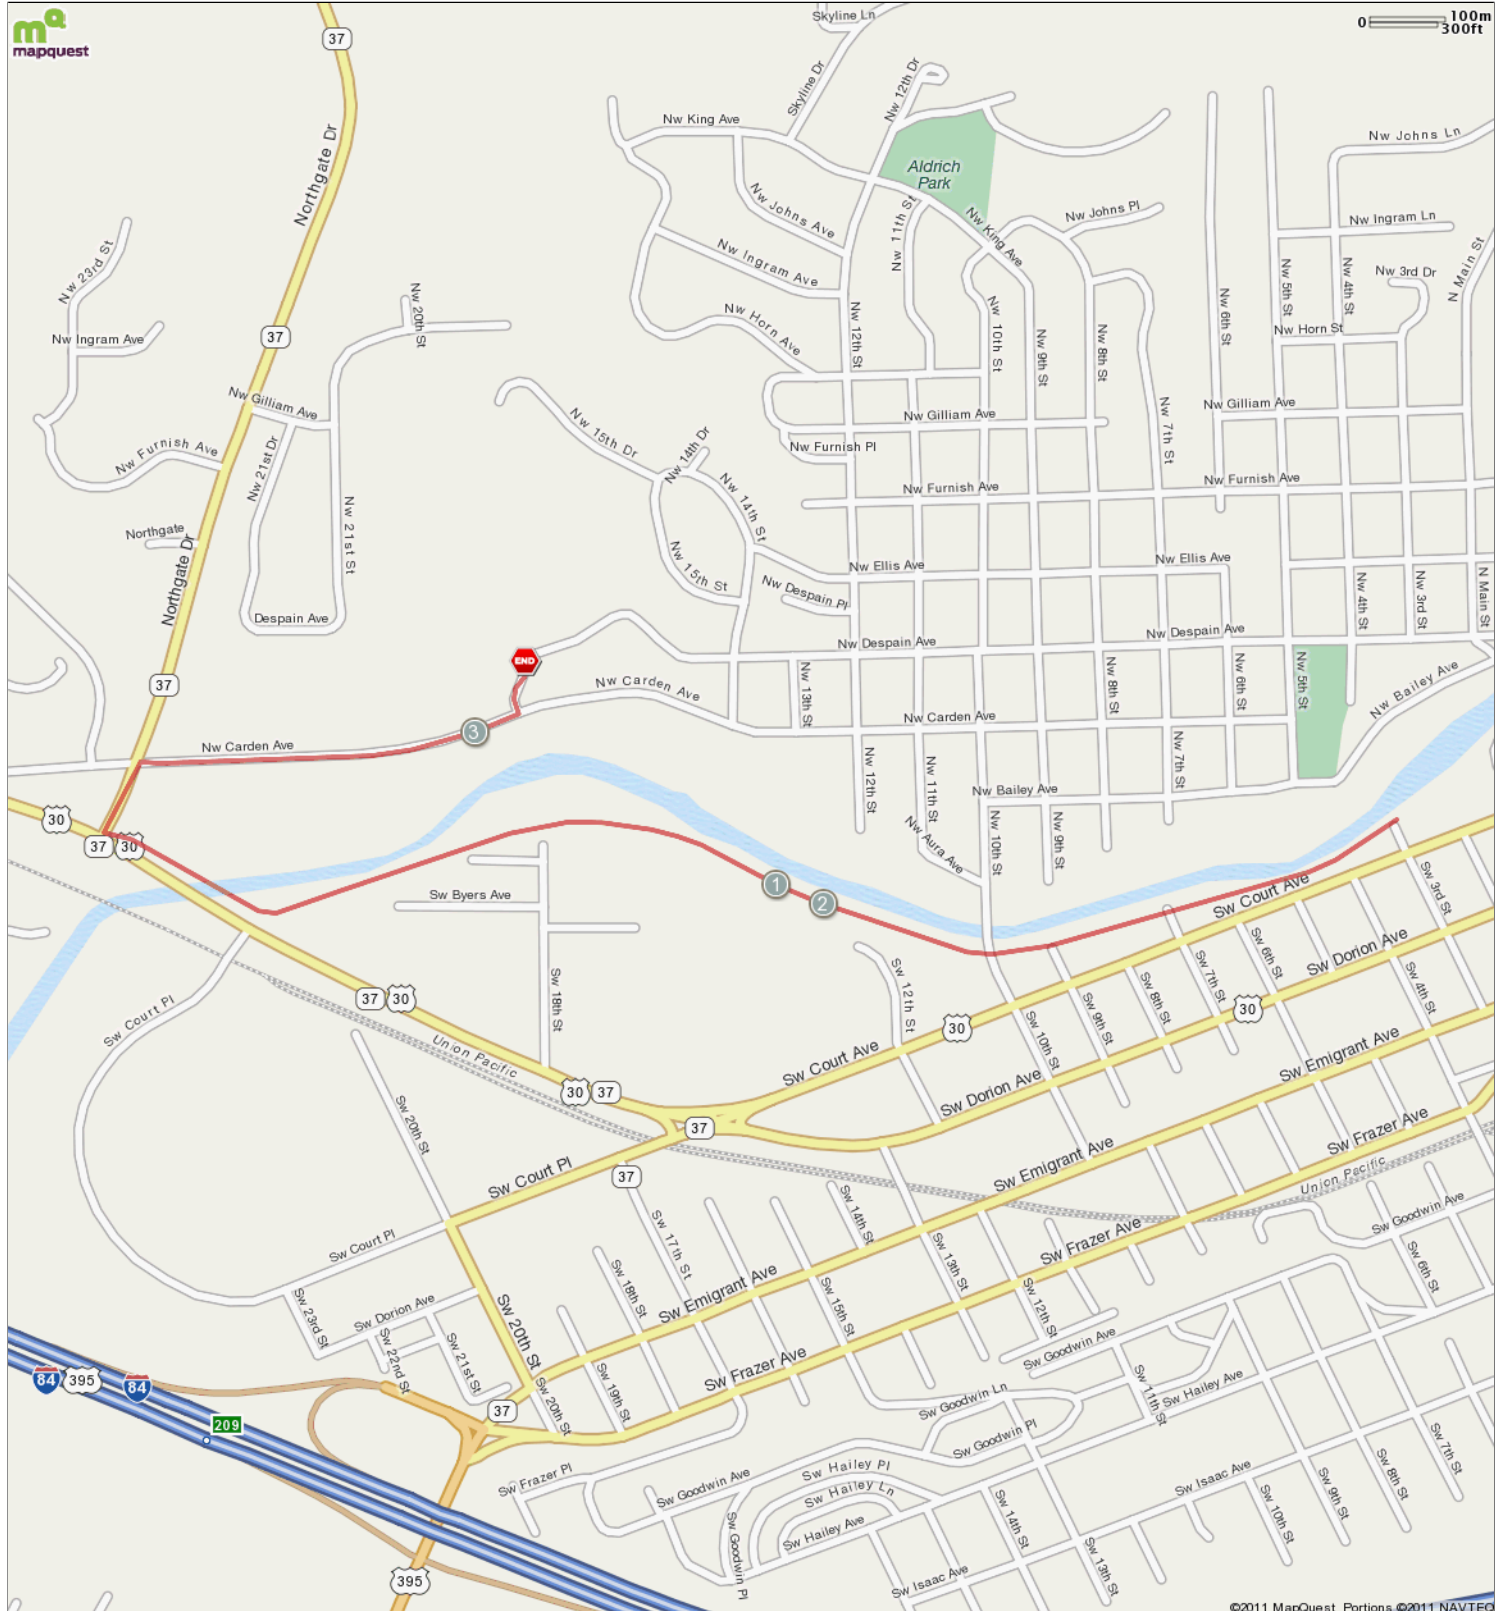

# Let'er Tri Sprint Run

Starts In Pendleton, Oregon

## 3.11 miles

Description

©2011 MapQuest. Portions ©2011 NAVTEQ