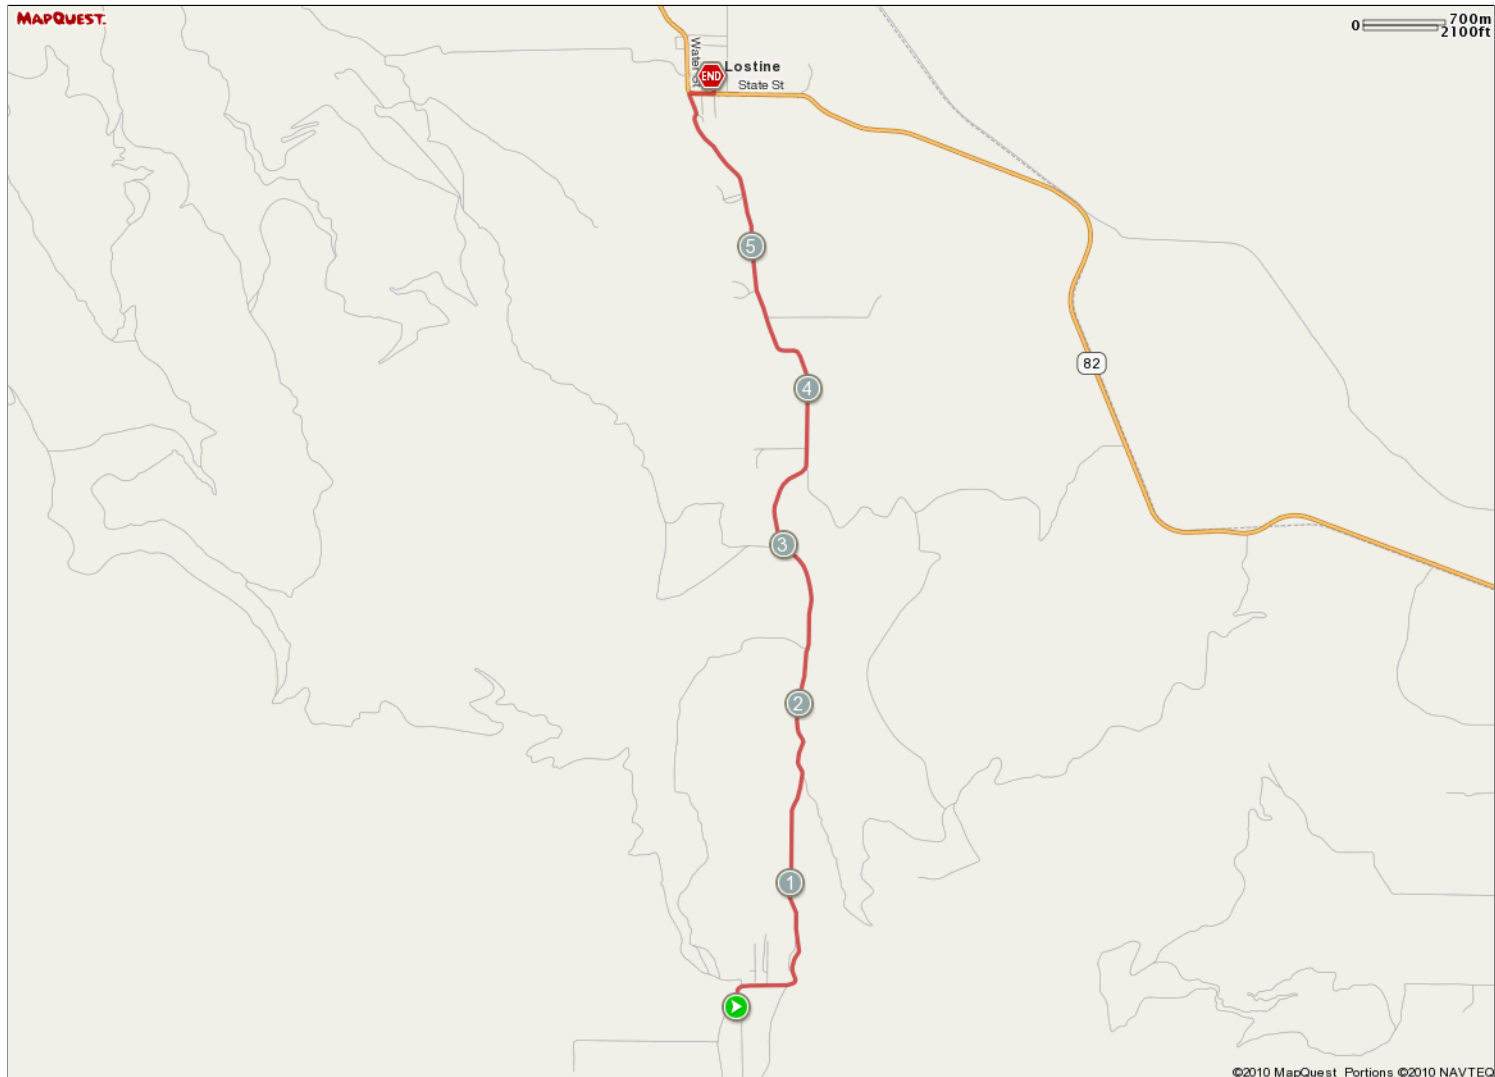

ROUTE DESCRIPTION:
No Description Provided

ROUTE DESCRIPTION:
No Description Provided

Notes		
AT	FOR	NOTES
6.13 mi.	 -	Turn left at College St

Notes		
AT	FOR	NOTES