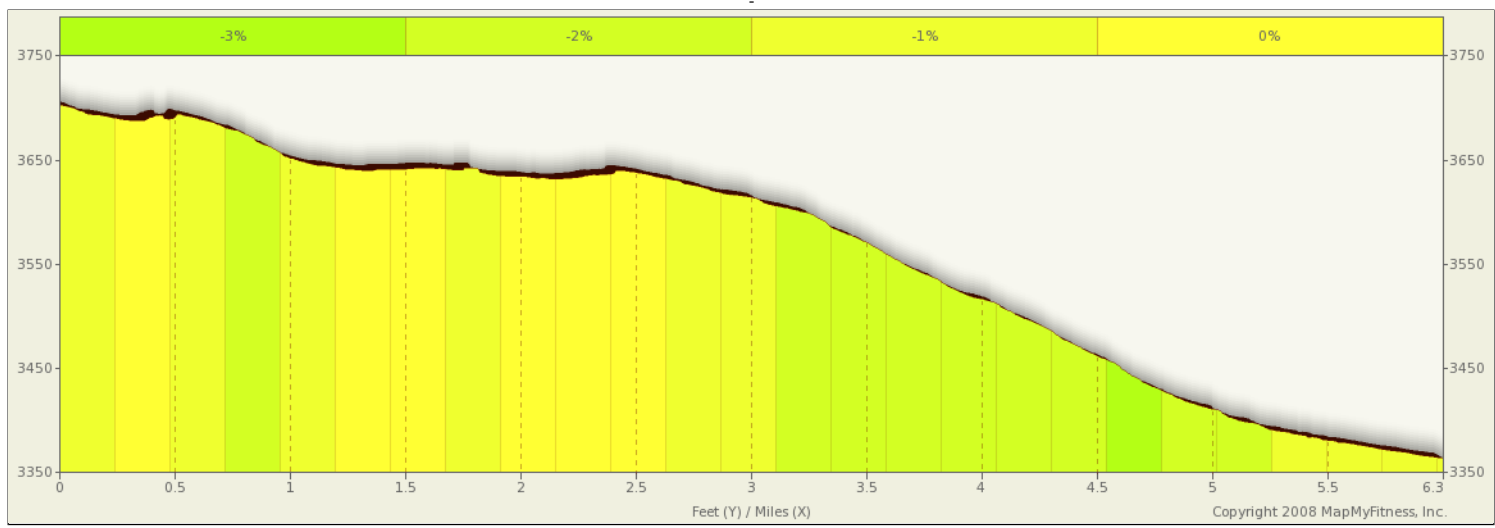

ROUTE DESCRIPTION:
No Description Provided

ROUTE DESCRIPTION:
No Description Provided

Notes		
AT	FOR	NOTES
6.13 mi.	 -	Turn left at College St

Notes		
AT	FOR	NOTES