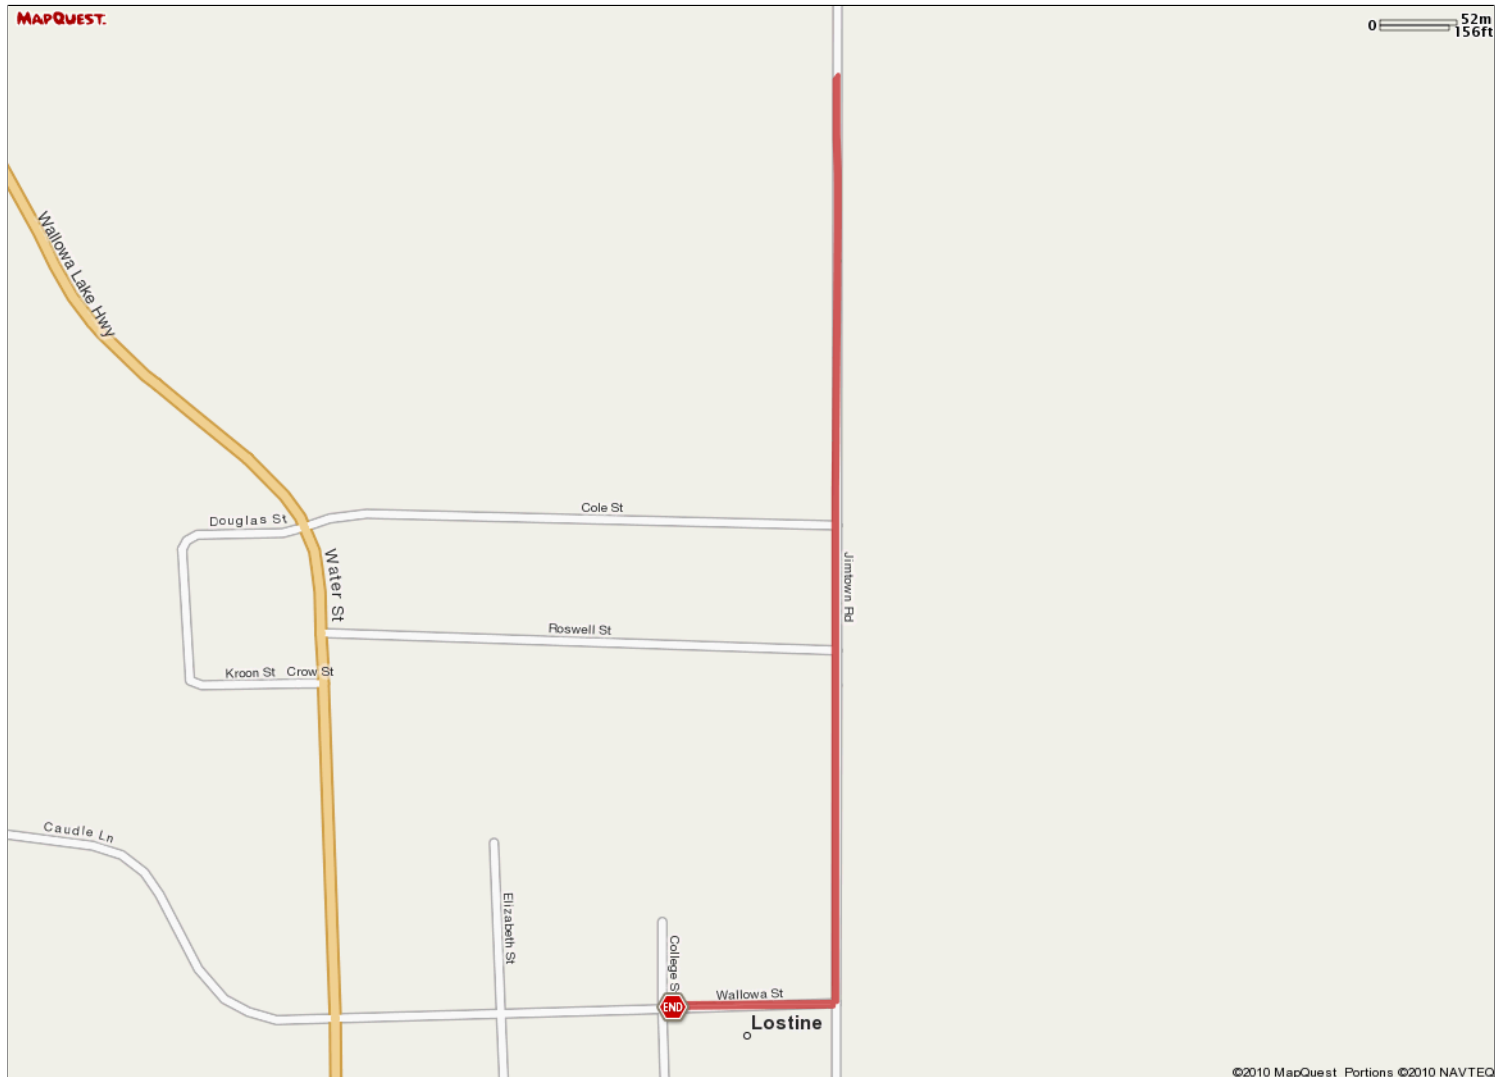

ROUTE DESCRIPTION:
No Description Provided

©2010 MapQuest Portions ©2010 NAVTEC

Copyright 2008 MapMyFitness, Inc.

ROUTE DESCRIPTION:
No Description Provided

Notes		
AT	FOR	NOTES
0.07 mi.	 -	Turn left at Jim Town Rd