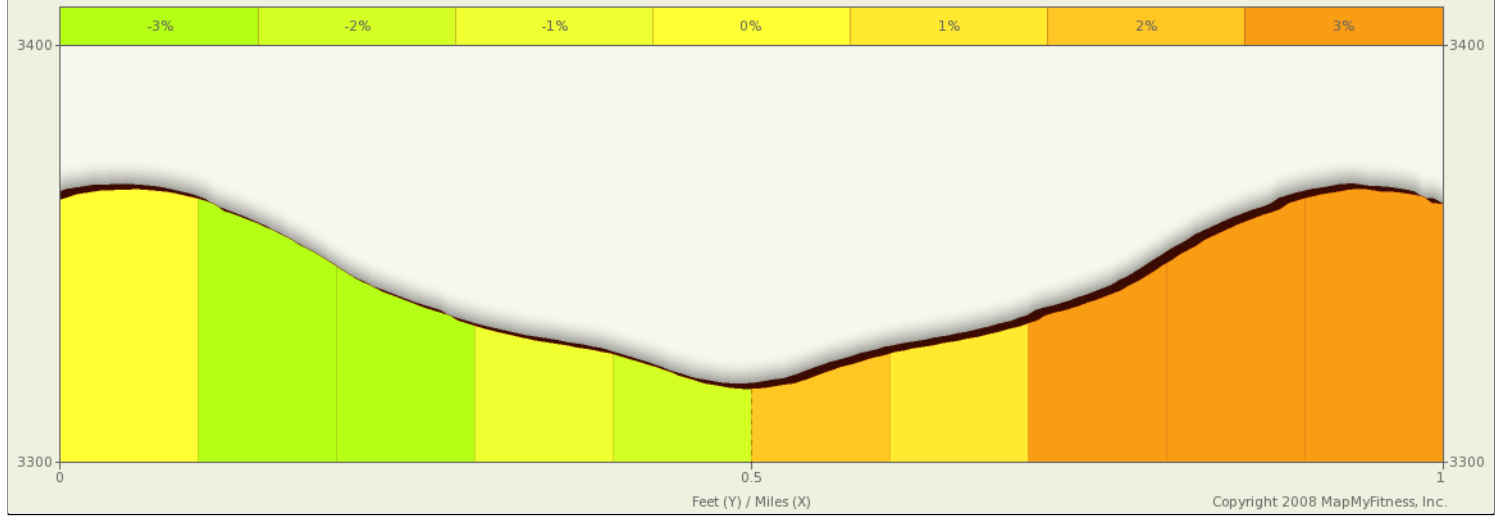

ROUTE DESCRIPTION:
No Description Provided

©2010 MapQuest Portions ©2010 NAVTEC

Copyright 2008 MapMyFitness, Inc.

ROUTE DESCRIPTION:
No Description Provided

Notes		
AT	FOR	NOTES
0.07 mi.	 -	Turn left at Jim Town Rd