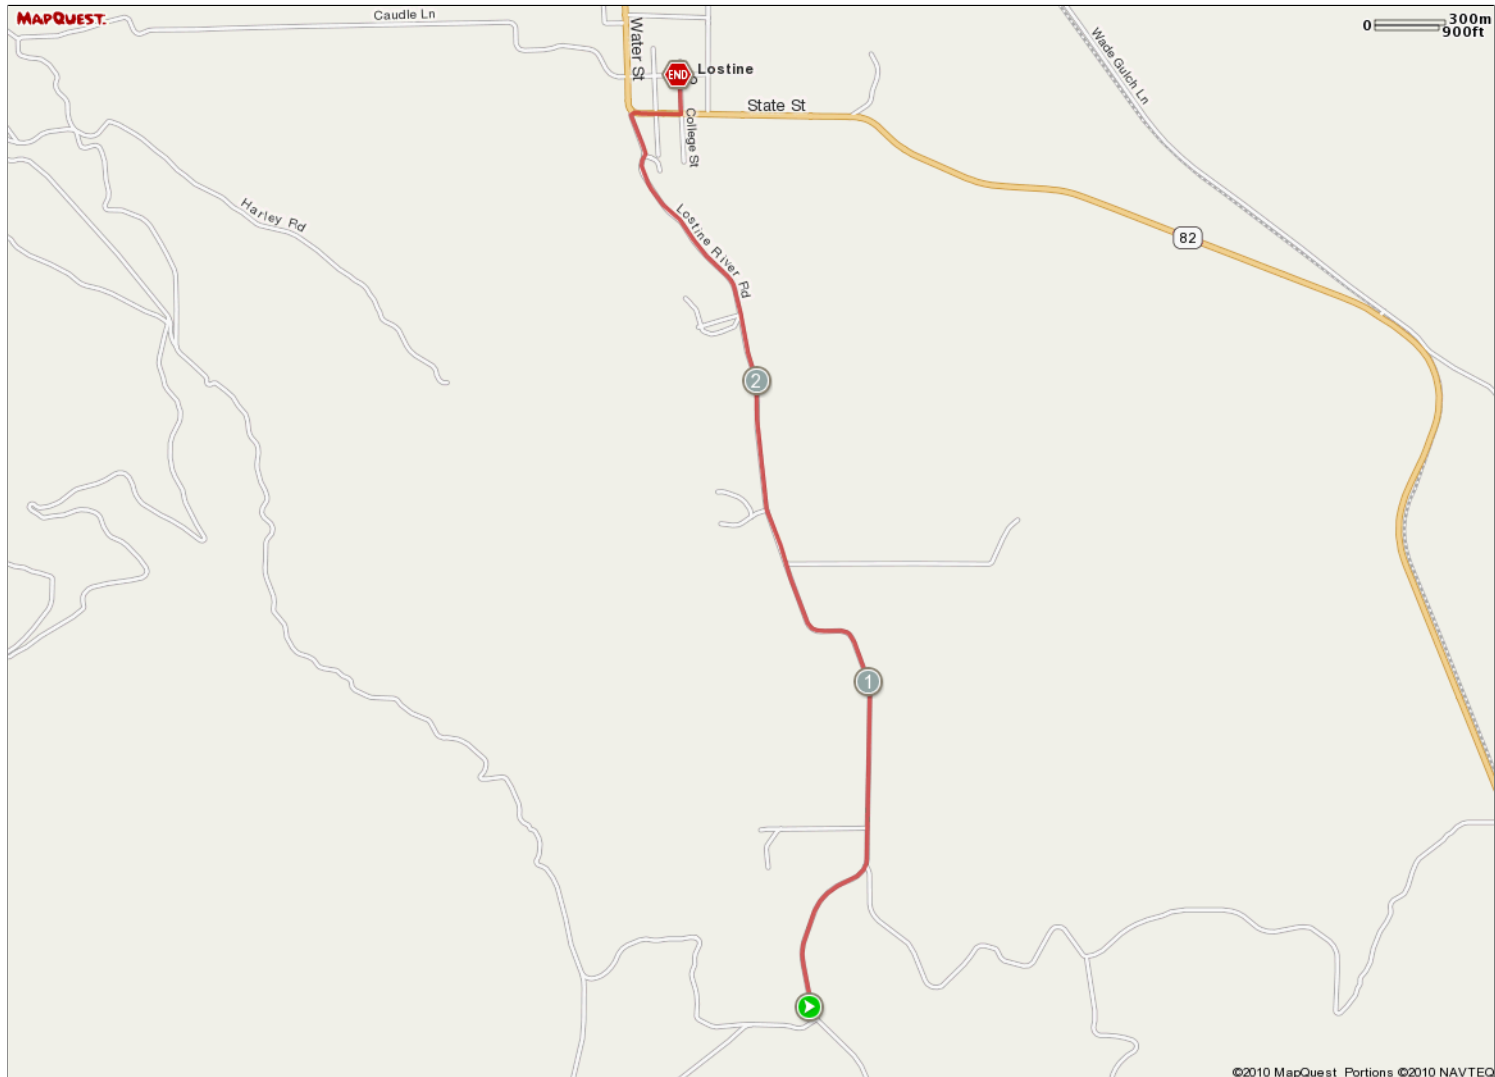

ROUTE DESCRIPTION:  
No Description Provided

ROUTE DESCRIPTION:  
No Description Provided

Notes		
AT	FOR	NOTES
3.01 mi.	 -	Turn left at College St

Notes		
AT	FOR	NOTES