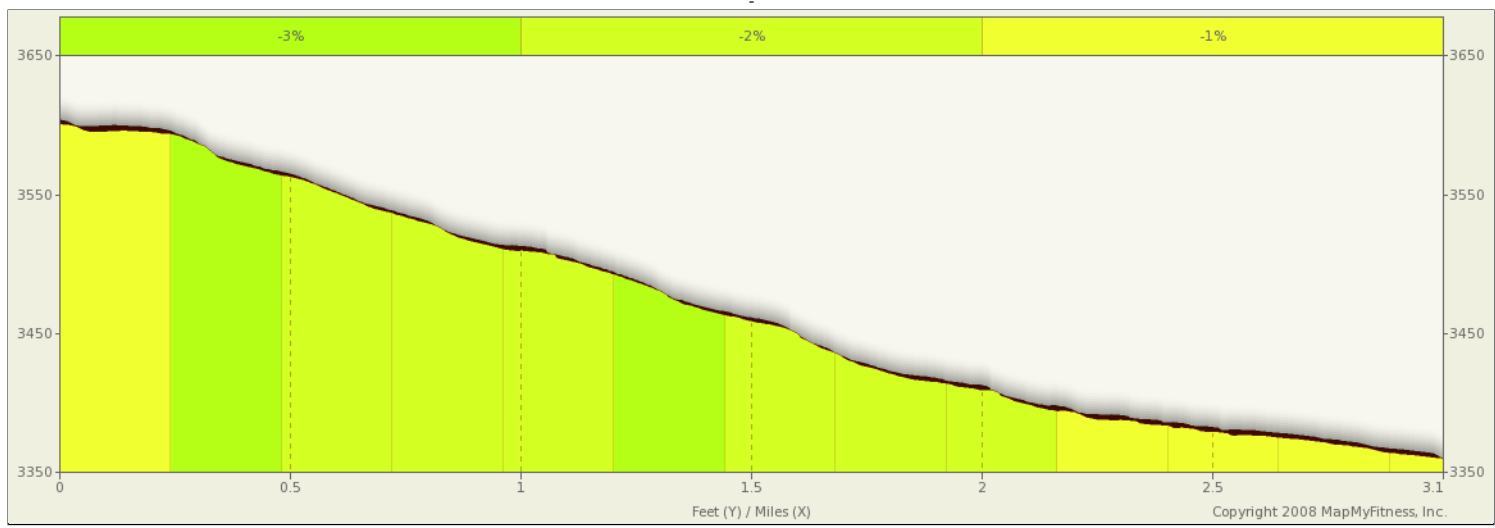

ROUTE DESCRIPTION:  
No Description Provided

ROUTE DESCRIPTION:  
No Description Provided

Notes		
AT	FOR	NOTES
3.01 mi.	 -	Turn left at College St

Notes		
AT	FOR	NOTES